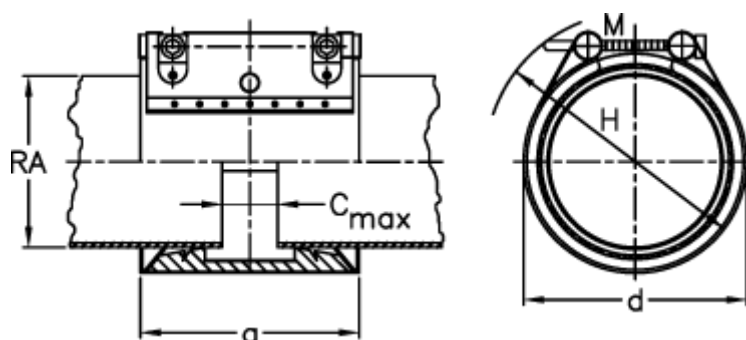

# Data Sheet

Article number: 025798600030

Description: Norma Connect pipe coupling  
GRIP E W5 Ø=30,7 NBR, 16 bar

## Measures

a = 67

C max with insertion band = 3

d = 50

H = 70

M (screw) = M8

Nominal pressure (bar) = 16

RA = 30

RA min-RA max = 28,6-30,5

Weight a piece = 0.4